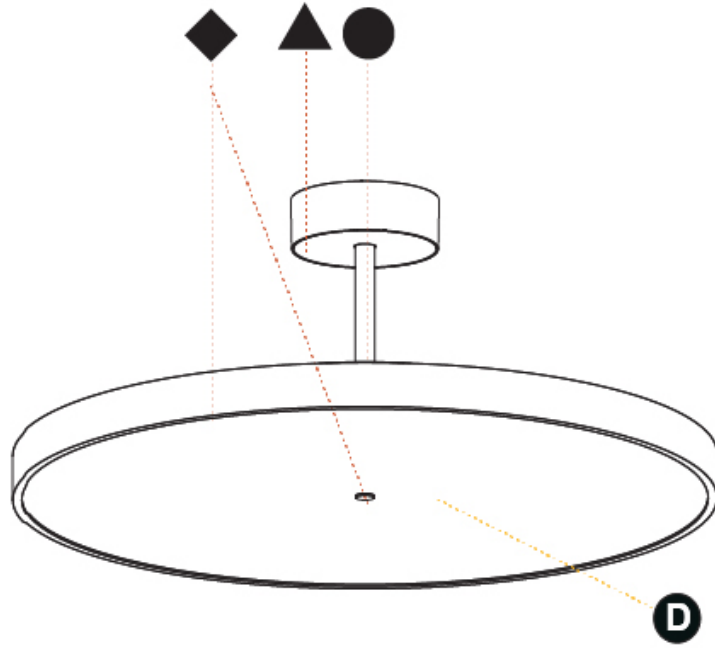

SIGN DIVA TUBE KORONA SUSPENSION

A300028-

PROJECT	_____
TYPE	_____
SPECIFIER	_____
QUANTITY	_____
DATE	_____

A