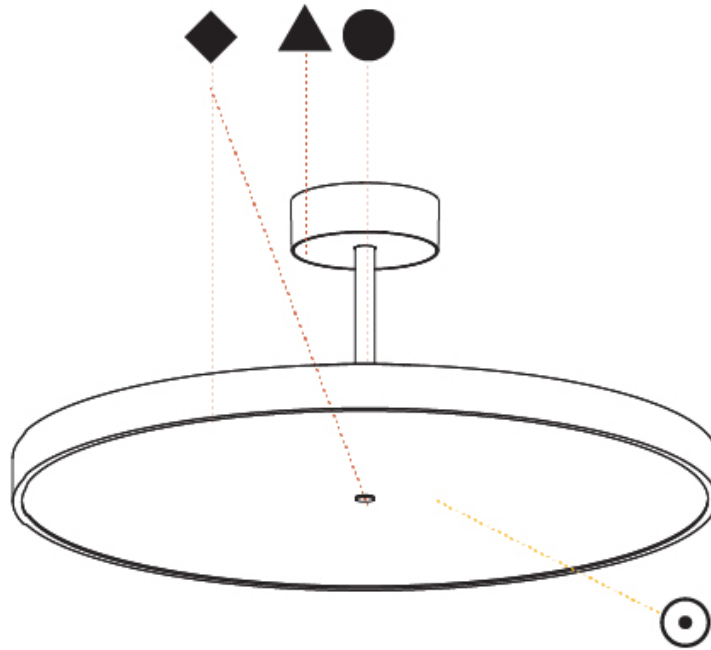

SIGN DIVA TUBE SUSPENSION

A300023-

PROJECT _____

TYPE _____

SPECIFIER _____

QUANTITY _____

DATE _____

A